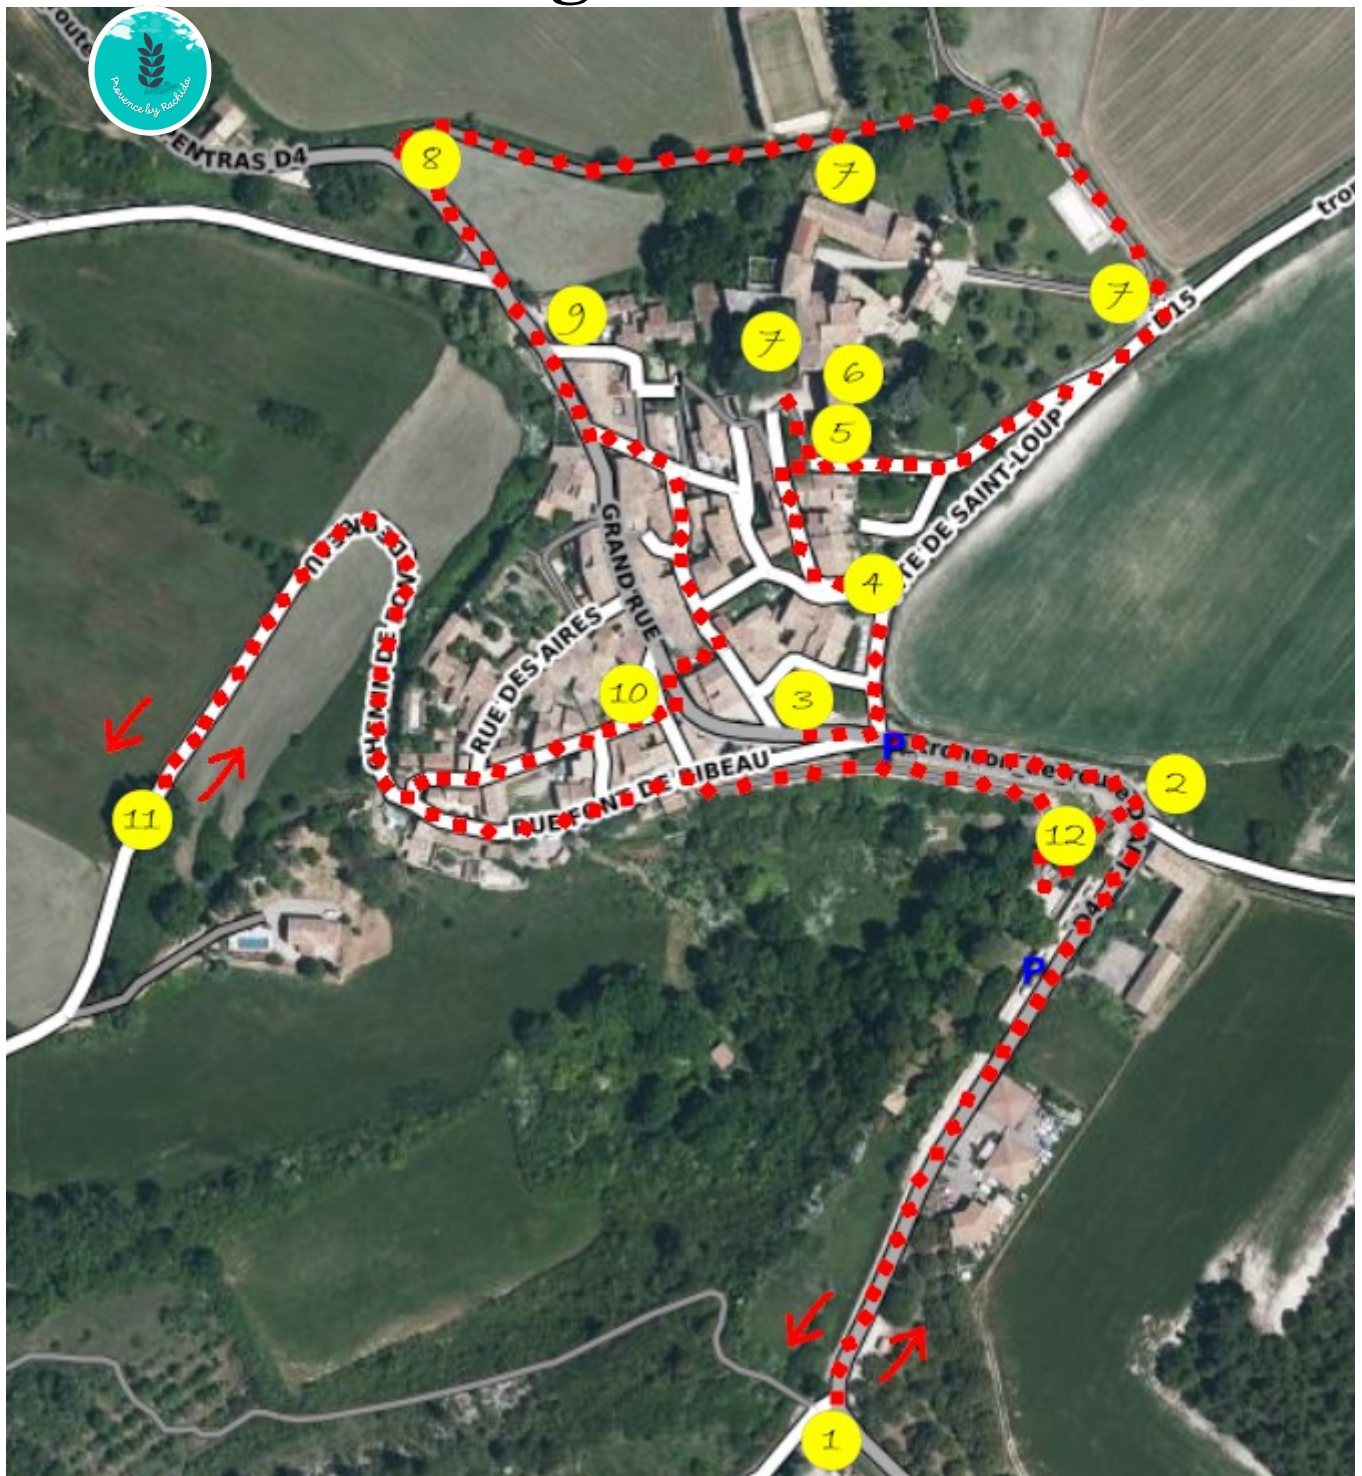

Walking tour of Murs

- | | | |
|---------------------------|--------------------------|-------------------------|
| ① Metal cross (South) | ⑤ Crillon-Le-Brave house | ⑨ Wash house & fountain |
| ② Jubilee & dry stone hut | ⑥ Church | ⑩ Stone cross |
| ③ City hall & school | ⑦ Castle | ⑪ Outstanding tree |
| ④ Rampart cross (East) | ⑧ Metal cross (West) | ⑫ Park |

All users of this map must assume responsibility for their own actions and safety.